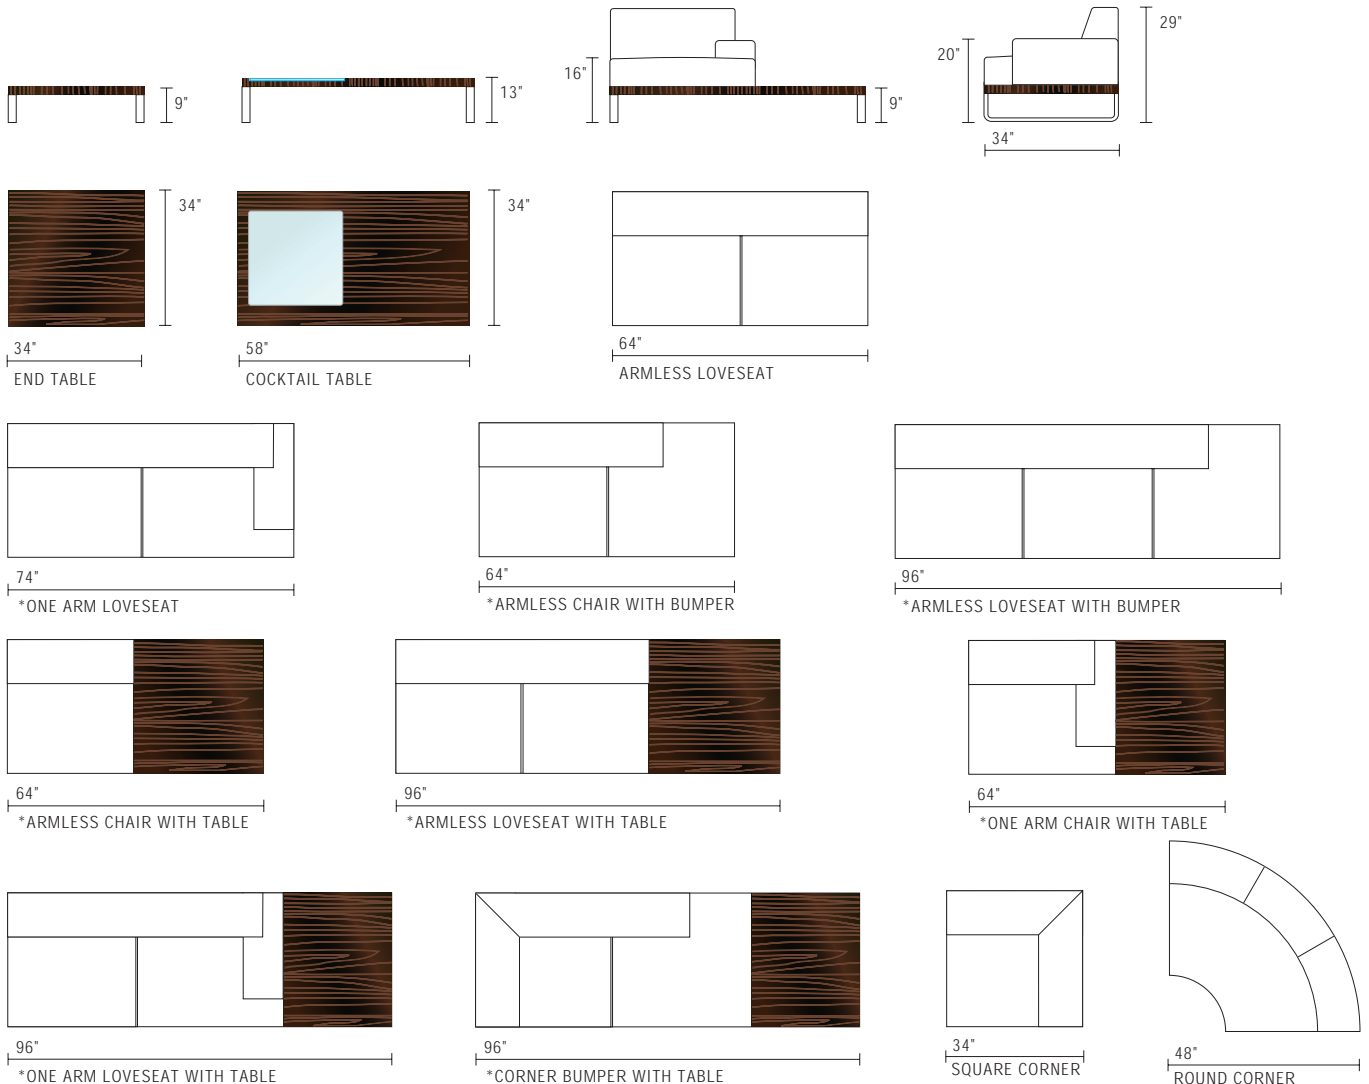

Specifications are subject to change without notice.

©2004 Dellarobbia, Inc.

DELLAROBBIATM