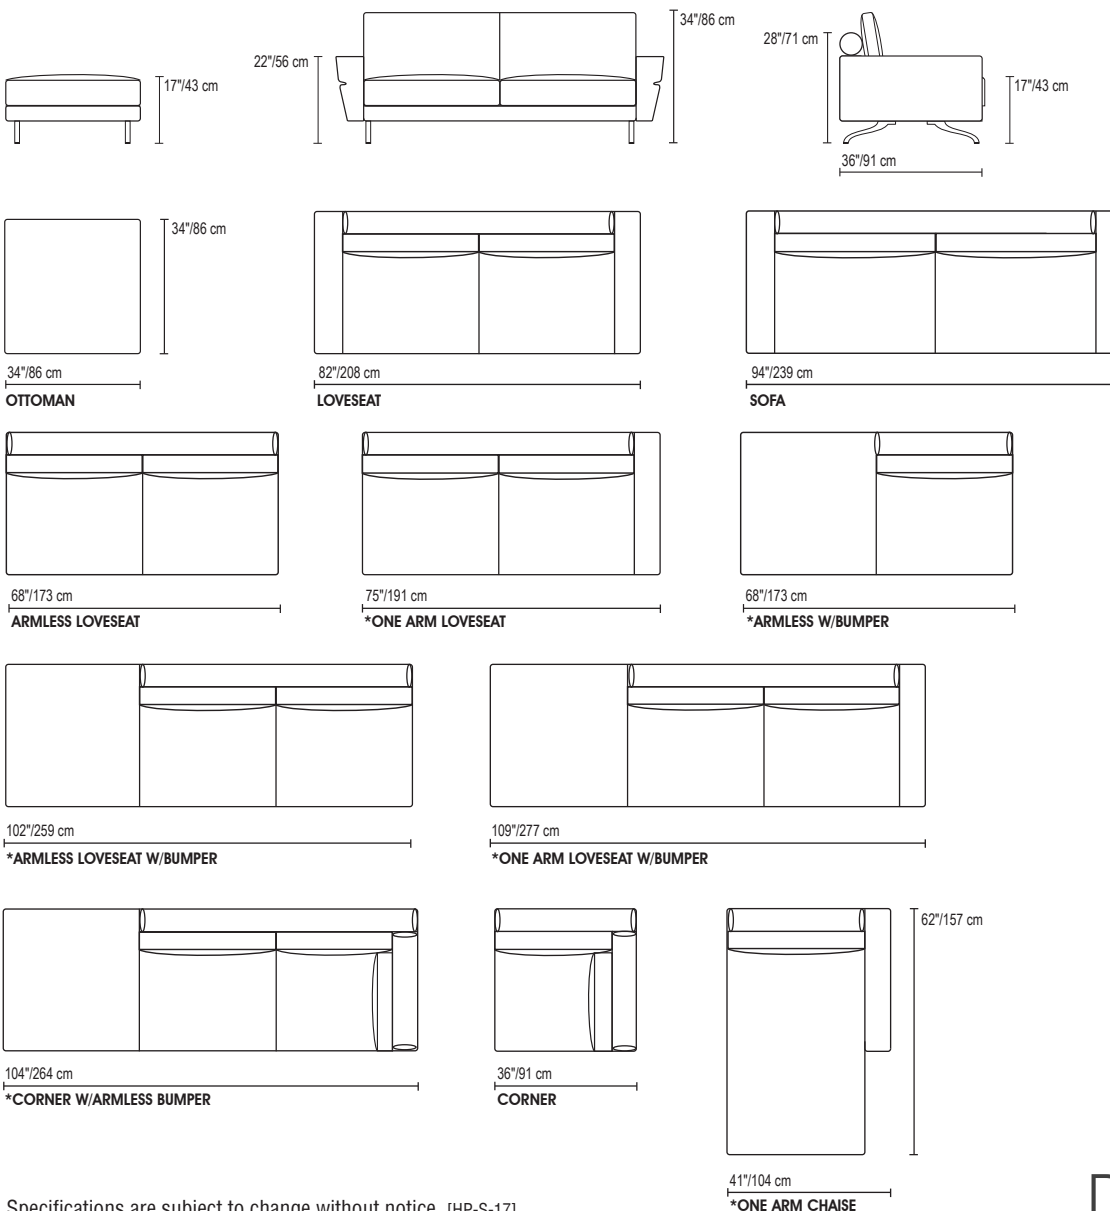

\*Line drawing shown as right facing, also available as left facing. Top view shown approximate 1/4" scale

## SPECIFICATIONS

**FRAME:** Select hardwood and industrial grade plywood covered with polyurethane foam and polyester fiber.

**SUSPENSION:** 3" unidirectional webbing.

**CUSHIONS:** Seat ; multiple density/IFD polyurethane foam combined with serene air technology wrapped with polyester fiber.  
Back ; 50% 90/10 white feather & down and 50% polyester fiber.

**UPHOLSTERY:** Fabrics ; all edges are serged and top stitched.

**LEG :** Polish aluminum with plastic glide.

**SEAT DEPTH:** Seat depth with back cushion approx. 22"/ 56 cm.

**NOTE :** Accent pillow not included, please see accent pillow columns for pricing.