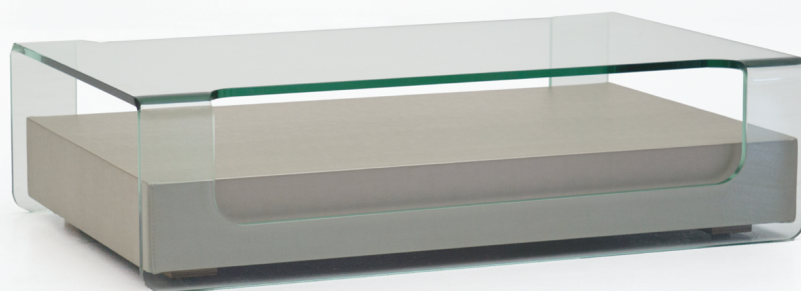

Metro • u

MODEL: D0-306RCU, 314SQU

DESIGN: JAVIER PALOMARES

Metro • u

DO-306RCU • DO-314SQU

CONFIGURATIONS

RECTANGLE COCKTAIL TABLE • SQUARE COCKTAIL TABLE

SPECIFICATIONS

TOP: 5/8" Tempered glass

TABLE BASE: MDF and industrial grade plywood covered with vinyl metalica.
Available in; nickle, coaco, smoke and copper.

LEGS: Wooden leg with plastic glide finish.

DO-306RCU RECTANGULAR COCKTAIL TABLE/ VINYL METALICA AVAILABLE IN, NICKLE, COACO, SMOKE & COPPER

DIMENSION W 46"/117 cm D 29"/74 cm H 12"/31 cm

DO-314SQU SQUARE COCKTAIL TABLE/ VINYL METALICA AVAILABLE IN, NICKLE, COACO, SMOKE & COPPER

DIMENSION W 48"/122 cm D 48"/122 cm H 12"/31 cm