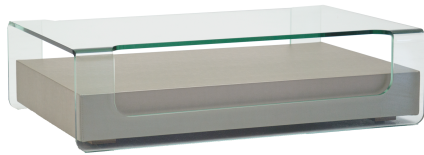

Metro • u

MODEL: D0-306RCU, 314SQU

DESIGN: JAVIER PALOMARES

Metro • u

DO-306RCU • DO-314SQU

CONFIGURATIONS

RECTANGLE COCKTAIL TABLE • SQUARE COCKTAIL TABLE

SPECIFICATIONS

TOP: 5/8" Tempered glass

TABLE BASE: MDF and industrial grade plywood covered with vinyl metalica.
Available in; nickle, coaco, smoke and copper.

LEGS: Wooden leg with plastic glide finish.

DO-306RCU RECTANGULAR COCKTAIL TABLE/ VINYL METALICA AVAILABLE IN, NICKLE, COACO, SMOKE & COPPER

DIMENSION W 46"/117 cm D 29"/74 cm H 12"/31 cm

DO-314SQU SQUARE COCKTAIL TABLE/ VINYL METALICA AVAILABLE IN, NICKLE, COACO, SMOKE & COPPER

DIMENSION W 48"/122 cm D 48"/122 cm H 12"/31 cm