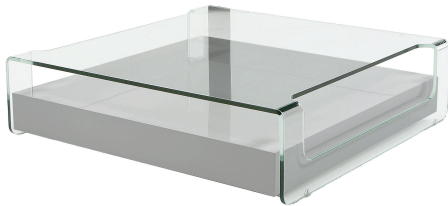

Metro • u

MODEL: D0-306RCU, 314SQU

DESIGN: JAVIER PALOMARES

Metro • u

DO-306RCU • DO-314SQU

CONFIGURATIONS

RECTANGLE COCKTAIL TABLE • SQUARE COCKTAIL TABLE

SPECIFICATIONS

TOP: 5/8" Tempered glass

TABLE BASE: MDF and industrial grade plywood covered with vinyl metalica.
Available in; nickle, coaco, smoke and copper.

LEGS: Wooden leg with plastic glide finish.

DO-306RCU RECTANGULAR COCKTAIL TABLE/ VINYL METALICA AVAILABLE IN, NICKLE, COACO, SMOKE & COPPER

DIMENSION W 46"/117 cm D 29"/74 cm H 12"/31 cm

DO-314SQU SQUARE COCKTAIL TABLE/ VINYL METALICA AVAILABLE IN, NICKLE, COACO, SMOKE & COPPER

DIMENSION W 48"/122 cm D 48"/122 cm H 12"/31 cm